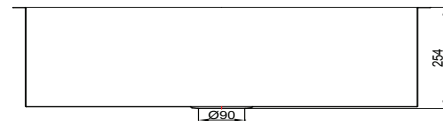

Turin (Single Rectangular Bowl)

- Premium 304 Grade Stainless Steel
- 18 Gauge Thickness
- Cico sound control pad
- Bead Blast Finish
- UPC Certified
- Manufactured in South Korea

* Supplied with cutout template, fastners and install instruction

Dimensions

	Width	Length	Depth
Overall	32" (813mm)	18" (457mm)	10" (254mm)
Inner	30" (762mm)	16" (406mm)	10" (254mm)

*Metric conversions are approximate
** Dimensions can vary by 1/16"

Install Instructions

Use outside lines for reveal mount cut:

Sink rim is 1/4" revealed from the countertop opening.

Use inside lines for flush mount cut:

Sink wall is flush to the edge of countertop opening.