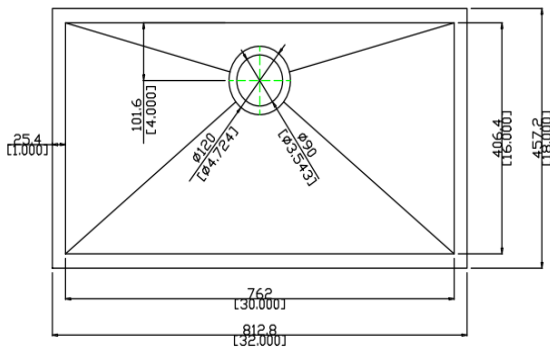

Turin (Single Rectangular Bowl)

- Premium 304 Grade Stainless Steel
- 18 Gauge Thickness
- Cico sound control pad
- Bead Blast Finish
- UPC Certified
- Manufactured in South Korea

* Supplied with cutout template, fastners and install instruction

Dimensions

	Width	Length	Depth
Overall	32" (813mm)	18" (457mm)	10" (254mm)
Inner	30" (762mm)	16" (406mm)	10" (254mm)

*Metric conversions are approximate
** Dimensions can vary by 1/16"

Install Instructions

Use outside lines for reveal mount cut:

Sink rim is 1/4" revealed from the countertop opening.

Use inside lines for flush mount cut:

Sink wall is flush to the edge of countertop opening.