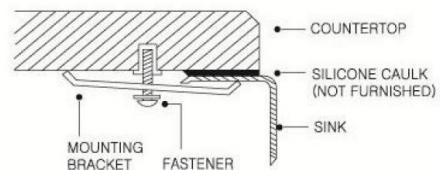

Turin (Single Rectangular Bowl)

- Premium 304 Grade Stainless Steel
- 18 Gauge Thickness
- Cico sound control pad
- Bead Blast Finish
- UPC Certified
- Manufactured in South Korea

* Supplied with cutout template, fastners and install instruction

Dimensions

	Width	Length	Depth
Overall	32" (813mm)	18" (457mm)	10" (254mm)
Inner	30" (762mm)	16" (406mm)	10" (254mm)

*Metric conversions are approximate
** Dimensions can vary by 1/16"

Install Instructions

Use outside lines for reveal mount cut:

Sink rim is 1/4" revealed from the countertop opening.

Use inside lines for flush mount cut:

Sink wall is flush to the edge of countertop opening.