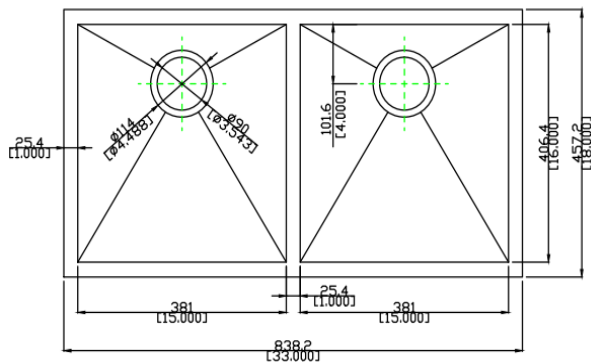

Matera (Double Rectangular Bowl)

- Premium 304 Grade Stainless Steel
- 18 Gauge Thickness
- Cico sound control pad
- Bead Blast Finish
- UPC Certified
- Manufactured in South Korea

* Supplied with cutout template, fastners and install instruction

Dimensions

	Width	Length	Depth
Overall	33" (838mm)	18" (457mm)	10" (254mm)
Inner	15" (381mm)	16" (406 mm)	10" (254mm)

*Metric conversions are approximate
 ** Dimensions can vary by 1/16"

Install Instructions

Use outside lines for reveal mount cut:

Sink rim is 1/4" revealed from the countertop opening.

Use inside lines for flush mount cut:

Sink wall is flush to the edge of countertop opening.