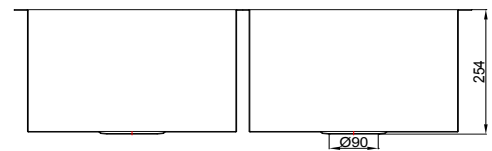

Matera (Double Rectangular Bowl)

- Premium 304 Grade Stainless Steel
- 18 Gauge Thickness
- Cico sound control pad
- Bead Blast Finish
- UPC Certified
- Manufactured in South Korea

* Supplied with cutout template, fastners and install instruction

Dimensions

	Width	Length	Depth
Overall	33" (838mm)	18" (457mm)	10" (254mm)
Inner	15" (381mm)	16" (406 mm)	10" (254mm)

*Metric conversions are approximate
 ** Dimensions can vary by 1/16"

Install Instructions

Use outside lines for reveal mount cut:

Sink rim is 1/4" revealed from the countertop opening.

Use inside lines for flush mount cut:

Sink wall is flush to the edge of countertop opening.