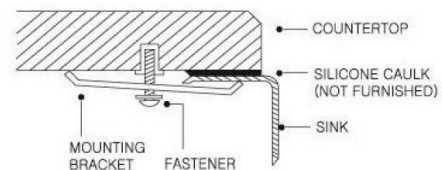

Matera (Double Rectangular Bowl)

- Premium 304 Grade Stainless Steel
- 18 Gauge Thickness
- Cico sound control pad
- Bead Blast Finish
- UPC Certified
- Manufactured in South Korea

* Supplied with cutout template, fastners and install instruction

Dimensions

	Width	Length	Depth
Overall	33" (838mm)	18" (457mm)	10" (254mm)
Inner	15" (381mm)	16" (406 mm)	10" (254mm)

*Metric conversions are approximate
 ** Dimensions can vary by 1/16"

Install Instructions

Use outside lines for reveal mount cut:

Sink rim is 1/4" revealed from the countertop opening.

Use inside lines for flush mount cut:

Sink wall is flush to the edge of countertop opening.