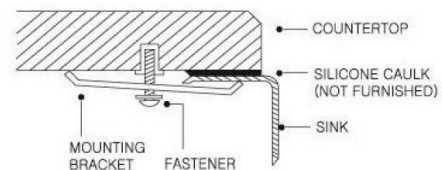

Verona 46 (40/60 Double Bowl)

- Premium 304 Grade Stainless Steel
- 18 Gauge Thickness
- Cico sound control pad
- Bead Blast Finish
- UPC Certified
- Manufactured in South Korea

* Supplied with cutout template, fasteners and install instruction

Dimensions

	Width	Length	Depth
Overall	31 3/4" (807mm)	20 1/2" (521mm)	9" (229mm)
Inner Left	13 3/8" (340mm)	16 3/8" (416mm)	7 1/8" (181mm)
Inner Right	15 3/8" (391mm)	18 1/2" (470mm)	9" (229mm)

*Metric conversions are approximate
** Dimensions can vary by 1/16"

Install Instructions

Use outside lines for reveal mount cut:

Sink rim is 1/4" revealed from the countertop opening.

Use inside lines for flush mount cut:

Sink wall is flush to the edge of countertop opening.