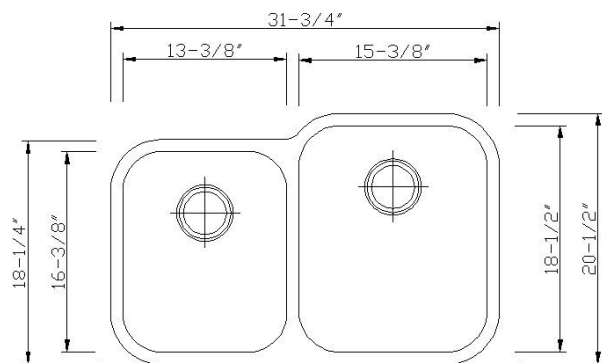

Verona 46 (40/60 Double Bowl)

- Premium 304 Grade Stainless Steel
- 18 Gauge Thickness
- Cico sound control pad
- Bead Blast Finish
- UPC Certified
- Manufactured in South Korea

* Supplied with cutout template, fasteners and install instruction

Dimensions

	Width	Length	Depth
Overall	31 3/4" (807mm)	20 1/2" (521mm)	9" (229mm)
Inner Left	13 3/8" (340mm)	16 3/8" (416mm)	7 1/8" (181mm)
Inner Right	15 3/8" (391mm)	18 1/2" (470mm)	9" (229mm)

*Metric conversions are approximate
** Dimensions can vary by 1/16"

Install Instructions

Use outside lines for reveal mount cut:

Sink rim is 1/4" revealed from the countertop opening.

Use inside lines for flush mount cut:

Sink wall is flush to the edge of countertop opening.