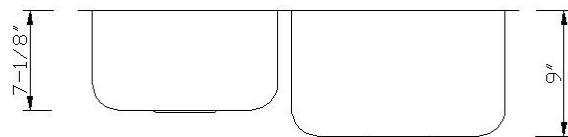

Verona 46 (40/60 Double Bowl)

- Premium 304 Grade Stainless Steel
- 18 Gauge Thickness
- Cico sound control pad
- Bead Blast Finish
- UPC Certified
- Manufactured in South Korea

* Supplied with cutout template, fasteners and install instruction

Dimensions

	Width	Length	Depth
Overall	31 3/4" (807mm)	20 1/2" (521mm)	9" (229mm)
Inner Left	13 3/8" (340mm)	16 3/8" (416mm)	7 1/8" (181mm)
Inner Right	15 3/8" (391mm)	18 1/2" (470mm)	9" (229mm)

*Metric conversions are approximate
** Dimensions can vary by 1/16"

Install Instructions

Use outside lines for reveal mount cut:

Sink rim is 1/4" revealed from the countertop opening.

Use inside lines for flush mount cut:

Sink wall is flush to the edge of countertop opening.