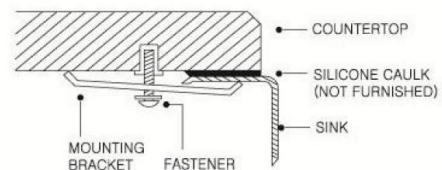

Naples 37 (30/70 Double Bowl)

- Premium 304 Grade Stainless Steel
- 18 Gauge Thickness
- Cico sound control pad
- Bead Blast Finish
- UPC Certified
- Manufactured in South Korea

* Supplied with cutout template, fasteners and install instruction

Dimensions

	Width	Length	Depth
Overall	31 1/2" (801mm)	18 1/2" (470mm)	9" (229mm)
Inner Left	10 1/2" (267mm)	16" (406mm)	7" (178mm)
Inner Right	17 3/4" (451mm)	18 1/2" (470mm)	9" (229mm)

*Metric conversions are approximate
** Dimensions can vary by 1/16"

Install Instructions

Use outside lines for reveal mount cut:

Sink rim is 1/4" revealed from the countertop opening.

Use inside lines for flush mount cut:

Sink wall is flush to the edge of countertop opening.