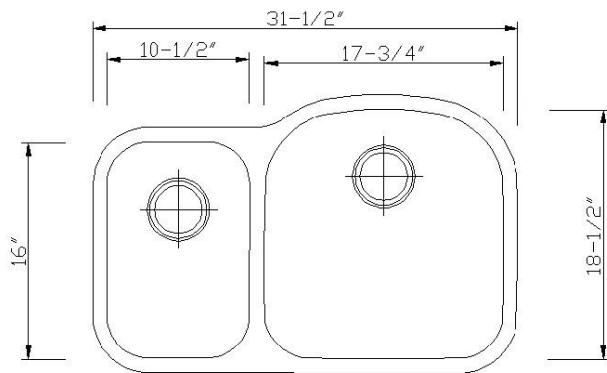

Naples 37 (30/70 Double Bowl)

- Premium 304 Grade Stainless Steel
- 18 Gauge Thickness
- Cico sound control pad
- Bead Blast Finish
- UPC Certified
- Manufactured in South Korea

* Supplied with cutout template, fasteners and install instruction

Dimensions

	Width	Length	Depth
Overall	31 1/2" (801mm)	18 1/2" (470mm)	9" (229mm)
Inner Left	10 1/2" (267mm)	16" (406mm)	7" (178mm)
Inner Right	17 3/4" (451mm)	18 1/2" (470mm)	9" (229mm)

*Metric conversions are approximate
** Dimensions can vary by 1/16"

Install Instructions

Use outside lines for reveal mount cut:

Sink rim is 1/4" revealed from the countertop opening.

Use inside lines for flush mount cut:

Sink wall is flush to the edge of countertop opening.