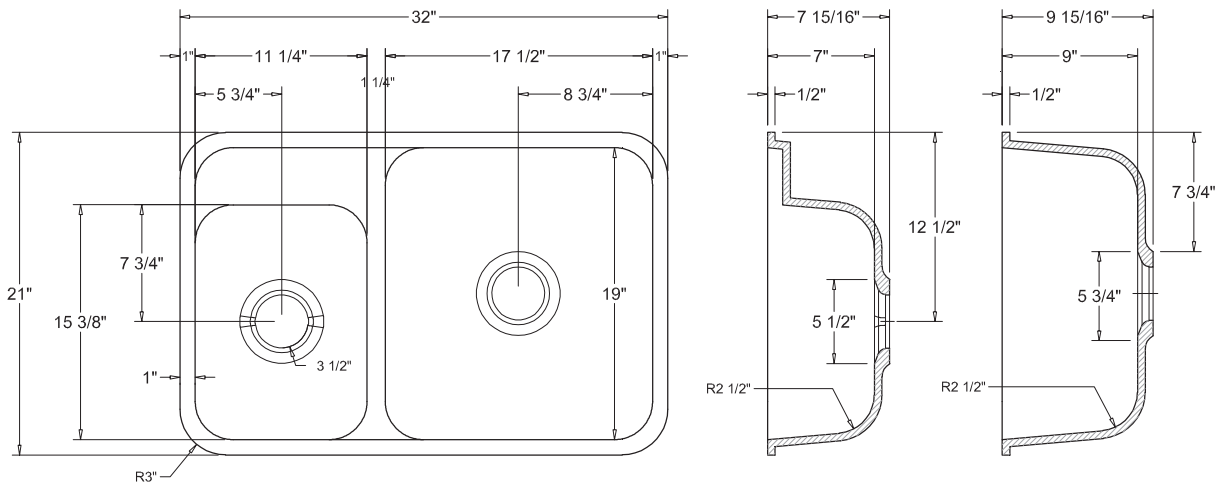

Double Sink 3221

- Undermount Double Kitchen Sink
- Satin Finish
- Limited Warranty (10 years)
- Manufactured in Mexico
 - Internal overflow
 - Acrylic blend
- Manufactured in U.S.A
 - External overflow
 - 100% Acrylic

Available Colors

Dimensions

	Width	Length	Depth
Overall	32" (813mm)	21" (533mm)	9 15/16" (252mm)
Inner (L)	11 1/4" (286mm)	15 3/8" (391mm)	7" (178mm)
Inner (R)	17 1/2" (445mm)	19" (483mm)	9" (229mm)

* Metric conversions are approximate

** Dimensions can vary by 1/16"