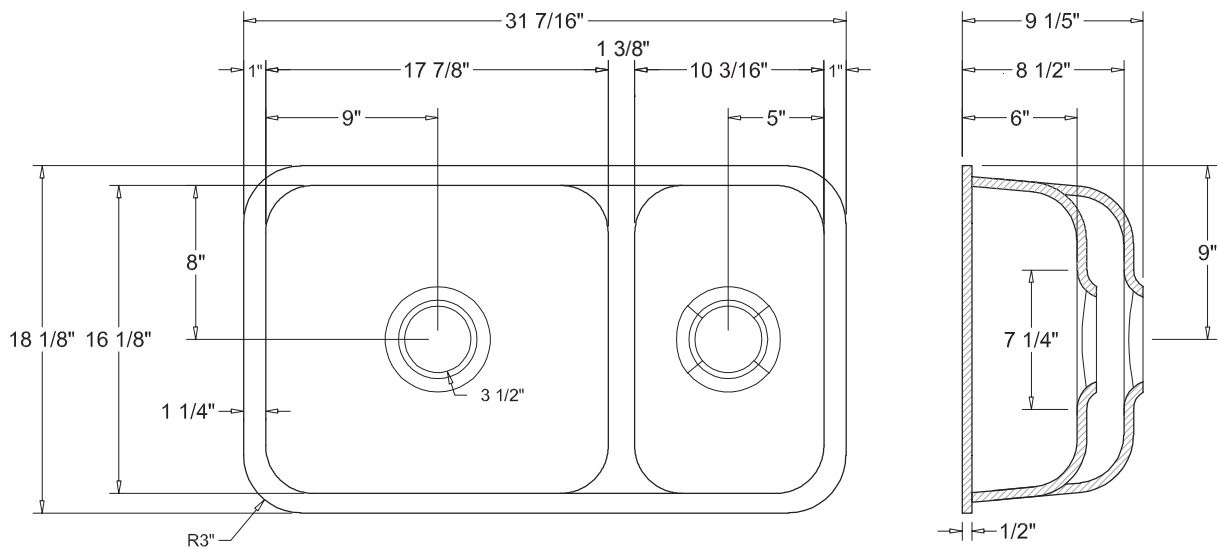

Double Sink 3218

- Undermount Double Kitchen Sink
- Satin Finish
- Limited Warranty (10 years)
- Manufactured in Mexico
 - Internal overflow
 - Acrylic blend
- Manufactured in U.S.A
 - External overflow
 - 100% Acrylic

Available Colors

Dimensions

	Width	Length	Depth
Overall	31 7/16" (799 mm)	18 1/8" (460 mm)	9 1/5" (234 mm)
Inner (L)	17 7/8" (454 mm)	16 1/8" (410 mm)	8 1/2" (216 mm)
Inner (R)	10 3/16" (259 mm)	16 1/8" (410 mm)	6" (152 mm)

* Metric conversions are approximate
** Dimensions can vary by 1/16"