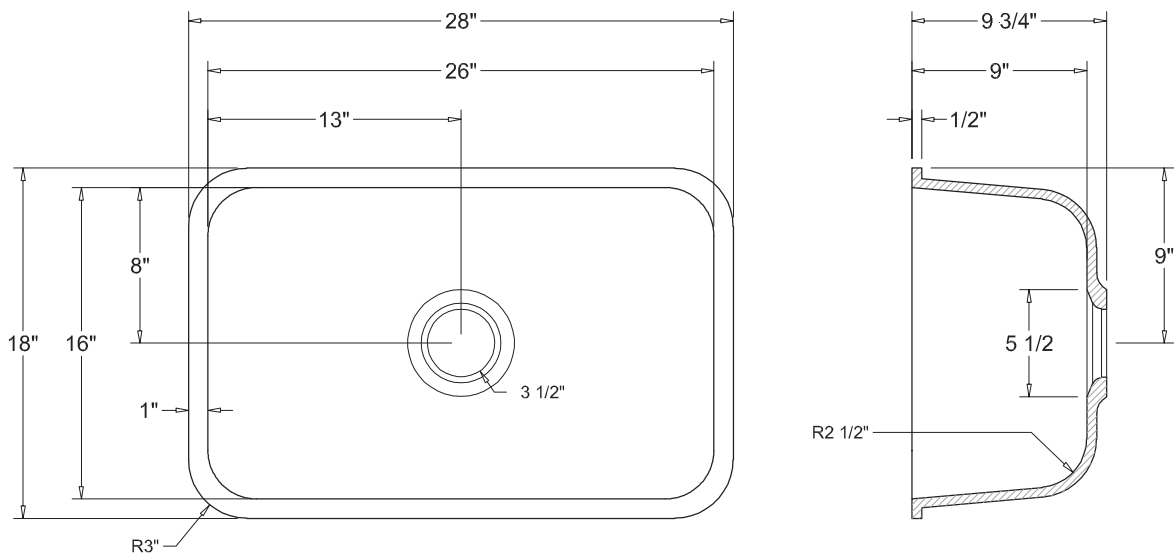

Single Sink 2818

- Undermount Kitchen Sink
- Satin Finish
- Limited Warranty (10 years)
- Manufactured in Mexico
 - Internal overflow
 - Acrylic blend
- Manufactured in U.S.A
 - External overflow
 - 100% Acrylic

Available Colors

Dimensions

	Width	Length	Depth
Overall	28" (711 mm)	18" (457 mm)	9 3/4" (248 mm)
Inner	26" (660 mm)	16" (406 mm)	9" (229 mm)

* Metric conversions are approximate
** Dimensions can vary by 1/16"