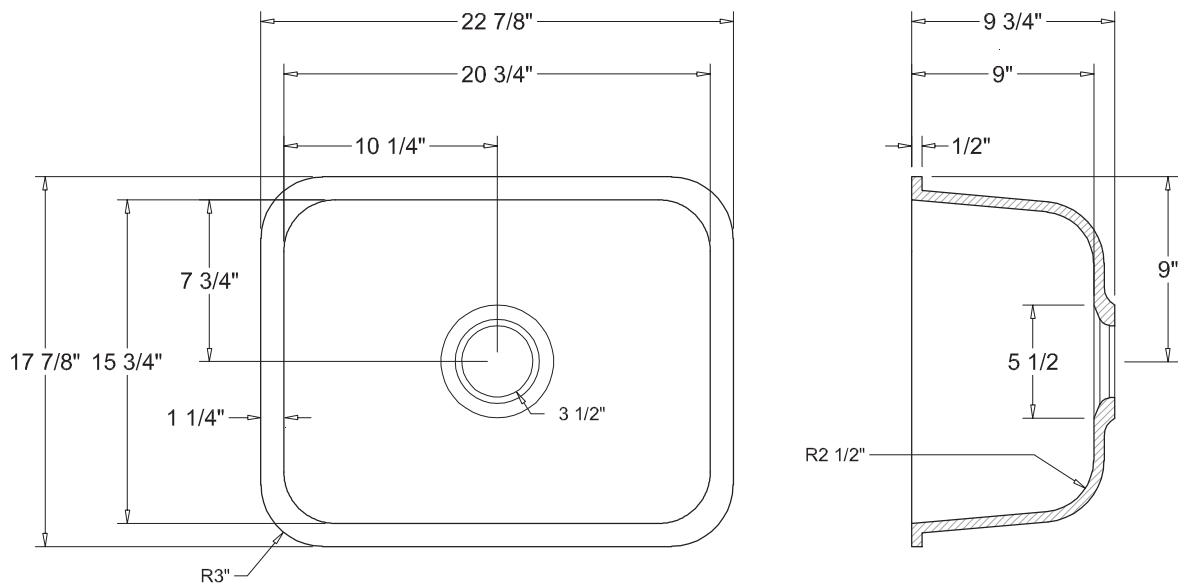

## Single Sink 2318

- Undermount Kitchen Sink
- Satin Finish
- Limited Warranty (10 years)
- Manufactured in Mexico
  - Internal overflow
  - Acrylic blend
- Manufactured in U.S.A
  - External overflow
  - 100% Acrylic

### Dimensions

	Width	Length	Depth
<b>Overall</b>	22 7/8" (581 mm)	17 7/8" (454 mm)	9 3/4" (248 mm)
<b>Inner</b>	20 3/4" (527 mm)	15 3/4" (400 mm)	9" (229 mm)

\* Metric conversions are approximate  
\*\* Dimensions can vary by 1/16"