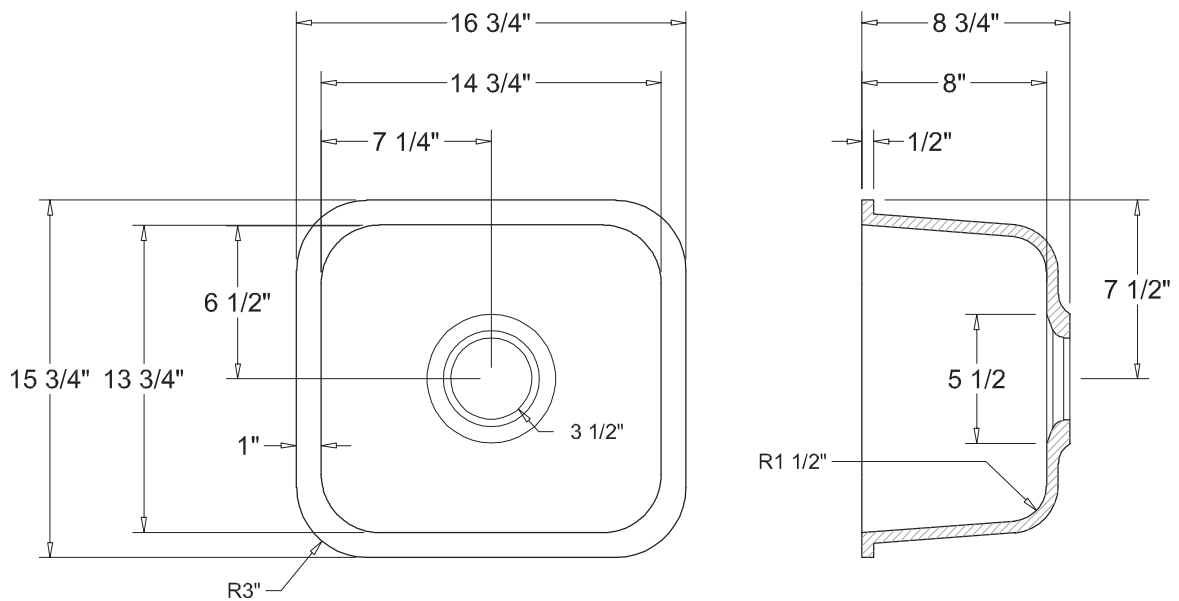

Single Sink 1517

- Undermount Kitchen Sink
- Satin Finish
- Limited Warranty (10 years)
- Manufactured in Mexico
 - Internal overflow
 - Acrylic blend
- Manufactured in U.S.A
 - External overflow
 - 100% Acrylic

Available Colors

Dimensions

	Width	Length	Depth
Overall	16 3/4" (425 mm)	15 3/4" (400 mm)	8 3/4" (222 mm)
Inner	14 3/4" (375 mm)	13 3/4" (349mm)	8" (203 mm)

* Metric conversions are approximate
** Dimensions can vary by 1/16"