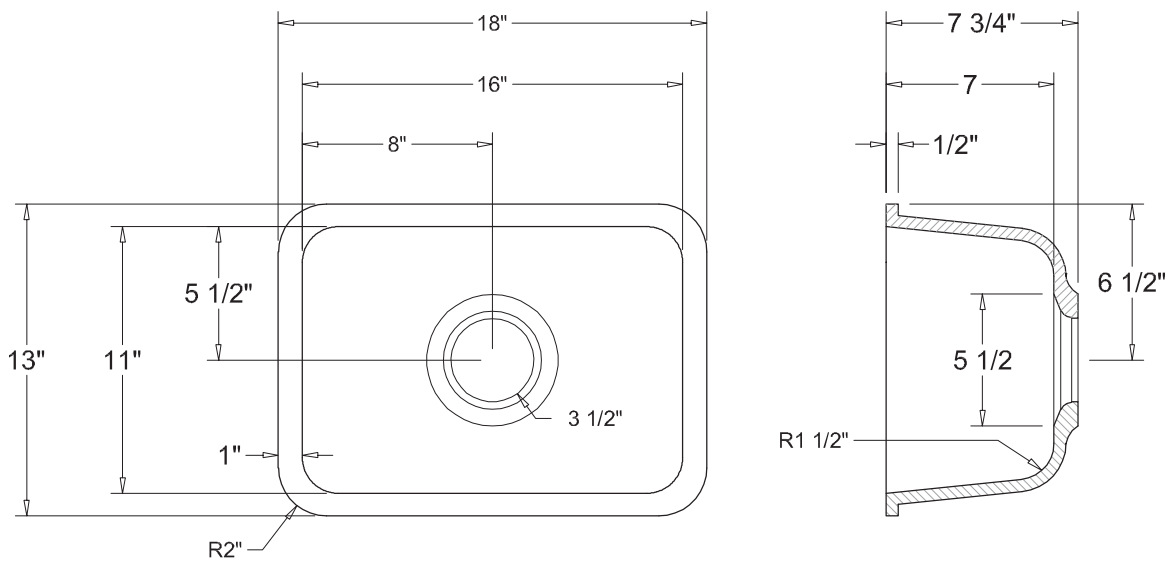

Single Sink 1318

- Undermount Kitchen Sink
- Satin Finish
- Limited Warranty (10 years)
- Manufactured in Mexico
 - Internal overflow
 - Acrylic blend
- Manufactured in U.S.A
 - External overflow
 - 100% Acrylic

Available Colors

Dimensions

	Width	Length	Depth
Overall	18" (457 mm)	13" (330 mm)	7 3/4" (197 mm)
Inner	16" (406 mm)	11" (279 mm)	7" (178 mm)

* Metric conversions are approximate
** Dimensions can vary by 1/16"