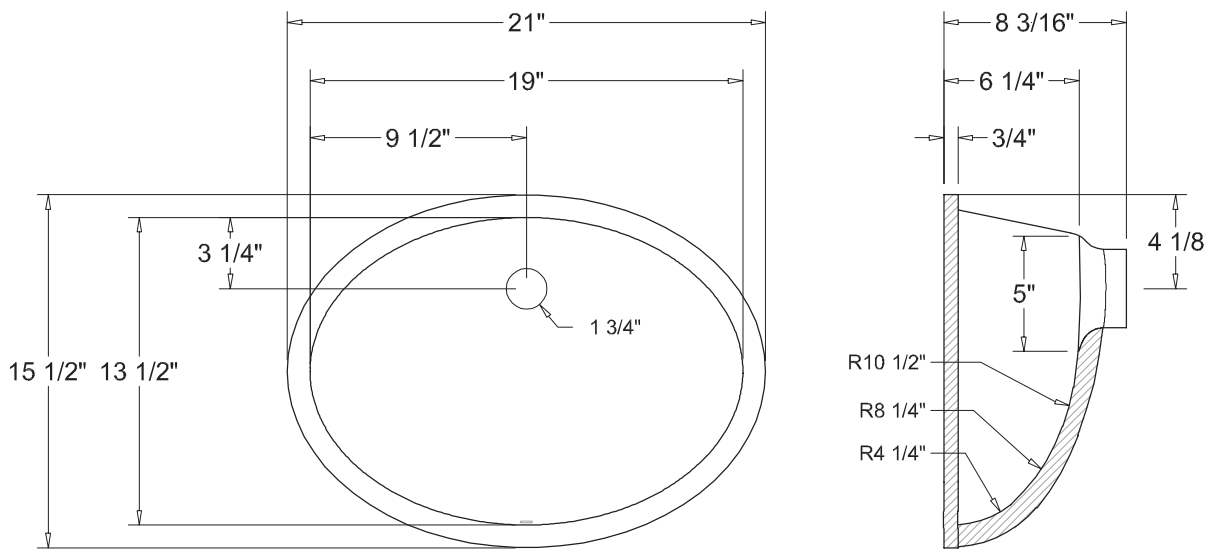

## Single Sink 1914

- Undermount Vanity Bowl
- Satin Finish
- Limited Warranty (10 years)
- Manufactured in Mexico
  - Internal overflow
  - Acrylic blend
- Manufactured in U.S.A
  - External overflow
  - 100% Acrylic

## Dimensions

	Width	Length	Depth
<b>Overall</b>	21" (533 mm)	15 1/2" (394 mm)	8 3/16" (208 mm)
<b>Inner</b>	19" (483 mm)	13 1/2" (343 mm)	6 1/4" (159 mm)

\* Metric conversions are approximate  
\*\* Dimensions can vary by 1/16"