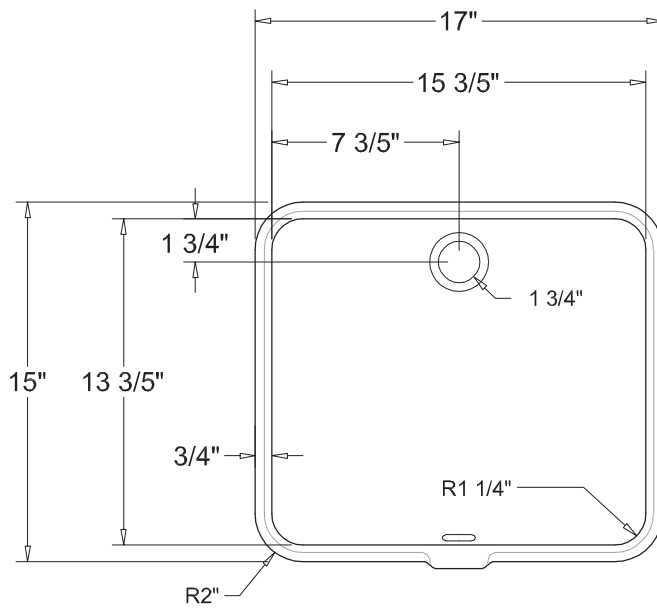

## Single Sink 1715

- Undermount Lavatory Bowl
- ADA Compliant
- Integrated overflow for residential and commercial use
- Offset Drain Hole
- Acrylic blend
- Limited Warranty (10 years)
- Manufactured in Mexico

### Dimensions

	Width	Length	Depth
<b>Overall</b>	17" (432 mm)	15" (381 mm)	6 15/16" (176 mm)
<b>Inner</b>	15 3/5" (396 mm)	13 3/5" (345 mm)	5" (127 mm)

\* Metric conversions are approximate  
\*\* Dimensions can vary by 1/16"