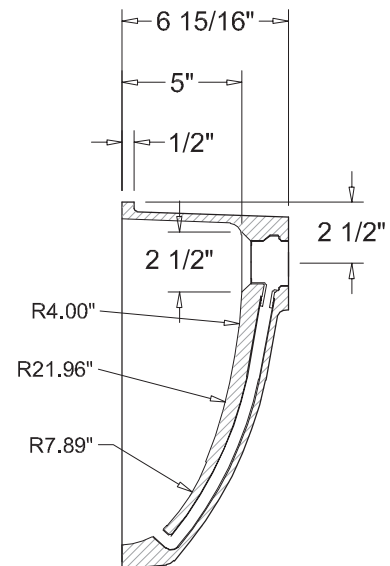

## Single Sink 1715

- Undermount Lavatory Bowl
- ADA Compliant
- Integrated overflow for residential and commercial use
- Offset Drain Hole
- Acrylic blend
- Limited Warranty (10 years)
- Manufactured in Mexico

### Dimensions

	Width	Length	Depth
<b>Overall</b>	17" (432 mm)	15" (381 mm)	6 15/16" (176 mm)
<b>Inner</b>	15 3/5" (396 mm)	13 3/5" (345 mm)	5" (127 mm)

\* Metric conversions are approximate  
\*\* Dimensions can vary by 1/16"