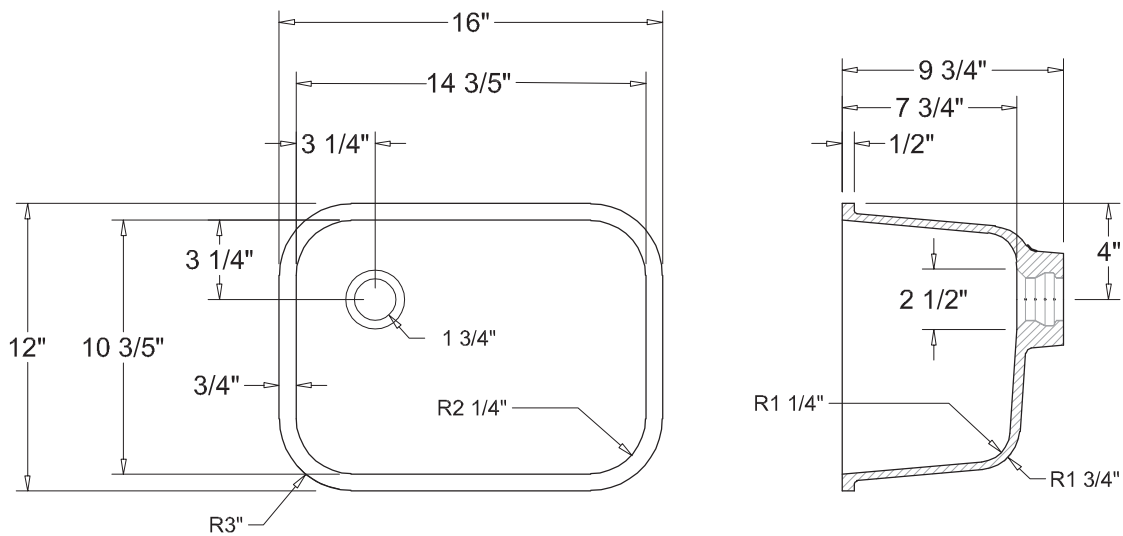

## Single Sink 1216A

- Bathroom Sink
- Undermount Lavatory Bowl
- Sealed overflow for maximum bacterial protection
- Offset Drain Hole
- Acrylic blend
- Limited Warranty (10 years)
- Manufactured in Mexico

## Dimensions

	Width	Length	Depth
<b>Overall</b>	16" (406 mm)	12" (305 mm)	9 3/4" (248 mm)
<b>Inner</b>	12" (305 mm)	10 3/5" (269 mm)	7 3/4" (197 mm)

\* Metric conversions are approximate  
\*\* Dimensions can vary by 1/16"