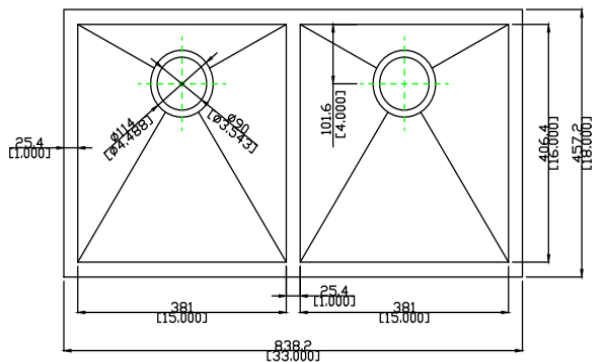

Matera (Double Rectangular Bowl)

- Premium 304 Grade Stainless Steel
- 16 Gauge Thickness
- Cico sound control pad
- Bead Blast Finish
- UPC Certified
- Manufactured in South Korea

* Supplied with cutout template, fastners and install instruction

Dimensions

	Width	Length	Depth
Overall	33" (838mm)	18" (457mm)	10" (254mm)
Inner	15" (381mm)	16" (406 mm)	10" (254mm)

*Metric conversions are approximate
 ** Dimensions can vary by 1/16"

Install Instructions

Use outside lines for reveal mount cut:
 Sink rim is 1/4" revealed from the countertop opening.
Use inside lines for flush mount cut:
 Sink wall is flush to the edge of countertop opening.