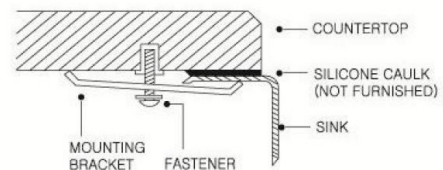

Matera (Double Rectangular Bowl)

- Premium 304 Grade Stainless Steel
- 16 Gauge Thickness
- Cico sound control pad
- Bead Blast Finish
- UPC Certified
- Manufactured in South Korea

* Supplied with cutout template, fastners and install instruction

Dimensions

	Width	Length	Depth
Overall	33" (838mm)	18" (457mm)	10" (254mm)
Inner	15" (381mm)	16" (406 mm)	10" (254mm)

*Metric conversions are approximate
 ** Dimensions can vary by 1/16"

Install Instructions

Use outside lines for reveal mount cut:
 Sink rim is 1/4" revealed from the countertop opening.
Use inside lines for flush mount cut:
 Sink wall is flush to the edge of countertop opening.