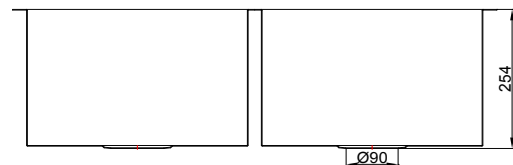

Matera (Double Rectangular Bowl)

- Premium 304 Grade Stainless Steel
- 16 Gauge Thickness
- Cico sound control pad
- Bead Blast Finish
- UPC Certified
- Manufactured in South Korea

* Supplied with cutout template, fastners and install instruction

Dimensions

	Width	Length	Depth
Overall	33" (838mm)	18" (457mm)	10" (254mm)
Inner	15" (381mm)	16" (406 mm)	10" (254mm)

*Metric conversions are approximate
 ** Dimensions can vary by 1/16"

Install Instructions

Use outside lines for reveal mount cut:
 Sink rim is 1/4" revealed from the countertop opening.
Use inside lines for flush mount cut:
 Sink wall is flush to the edge of countertop opening.