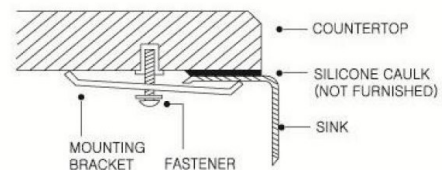

## Turin (Single Rectangular Bowl)

- Premium 304 Grade Stainless Steel
- 16 Gauge Thickness
- Cico sound control pad
- Bead Blast Finish
- UPC Certified
- Manufactured in South Korea

\* Supplied with cutout template, fastners and install instruction

### Dimensions

	Width	Length	Depth
Overall	32" (813mm)	18" (457mm)	10" (254mm)
Inner	30" (762mm)	16" (406mm)	10" (254mm)

\*Metric conversions are approximate  
 \*\* Dimensions can vary by 1/16"

### Install Instructions

**Use outside lines for reveal mount cut:**  
 Sink rim is 1/4" revealed from the countertop opening.  
**Use inside lines for flush mount cut:**  
 Sink wall is flush to the edge of countertop opening.