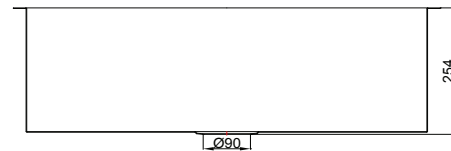

## Turin (Single Rectangular Bowl)

- Premium 304 Grade Stainless Steel
- 16 Gauge Thickness
- Cico sound control pad
- Bead Blast Finish
- UPC Certified
- Manufactured in South Korea

\* Supplied with cutout template, fastners and install instruction

### Dimensions

	Width	Length	Depth
Overall	32" (813mm)	18" (457mm)	10" (254mm)
Inner	30" (762mm)	16" (406mm)	10" (254mm)

\*Metric conversions are approximate  
 \*\* Dimensions can vary by 1/16"

### Install Instructions

**Use outside lines for reveal mount cut:**  
 Sink rim is 1/4" revealed from the countertop opening.  
**Use inside lines for flush mount cut:**  
 Sink wall is flush to the edge of countertop opening.