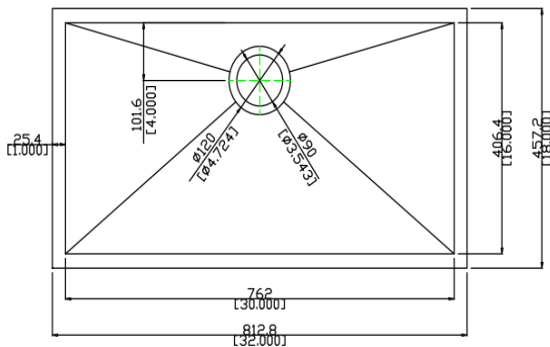

## Turin (Single Rectangular Bowl)

- Premium 304 Grade Stainless Steel
- 16 Gauge Thickness
- Cico sound control pad
- Bead Blast Finish
- UPC Certified
- Manufactured in South Korea

\* Supplied with cutout template, fastners and install instruction

### Dimensions

	Width	Length	Depth
Overall	32" (813mm)	18" (457mm)	10" (254mm)
Inner	30" (762mm)	16" (406mm)	10" (254mm)

\*Metric conversions are approximate  
 \*\* Dimensions can vary by 1/16"

### Install Instructions

**Use outside lines for reveal mount cut:**  
 Sink rim is 1/4" revealed from the countertop opening.  
**Use inside lines for flush mount cut:**  
 Sink wall is flush to the edge of countertop opening.