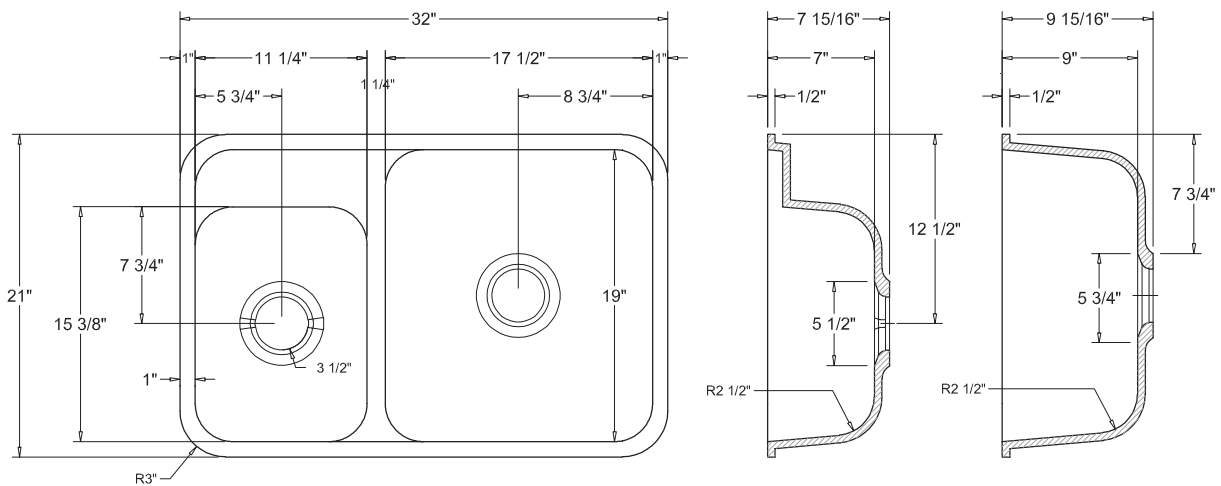

Double Sink 3221

- Undermount Double Kitchen Sink
- Satin Finish
- Limited Warranty (10 years)
- Manufactured in Mexico
 - Internal overflow
 - Acrylic blend
- Manufactured in U.S.A
 - External overflow
 - 100% Acrylic

Available Colors

Dimensions

	Width	Length	Depth
Overall	32" (813mm)	21" (533mm)	9 15/16" (252mm)
Inner (L)	11 1/4" (286mm)	15 3/8" (391mm)	7" (178mm)
Inner (R)	17 1/2" (445mm)	19" (483mm)	9" (229mm)

* Metric conversions are approximate
** Dimensions can vary by 1/16"