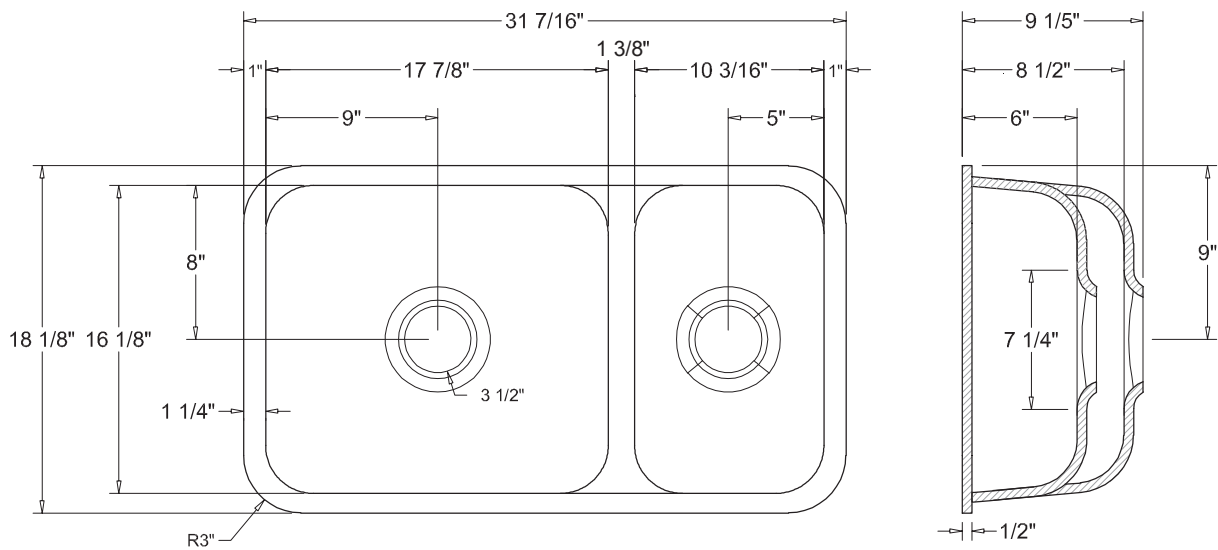

Double Sink 3218

- Undermount Double Kitchen Sink
- Satin Finish
- Limited Warranty (10 years)
- Manufactured in Mexico
 - Internal overflow
 - Acrylic blend
- Manufactured in U.S.A
 - External overflow
 - 100% Acrylic

Available Colors

Dimensions

| | Width | Length | Depth |
|------------------|-------------------|------------------|-----------------|
| Overall | 31 7/16" (799 mm) | 18 1/8" (460 mm) | 9 1/5" (234 mm) |
| Inner (L) | 17 7/8" (454 mm) | 16 1/8" (410 mm) | 8 1/2" (216 mm) |
| Inner (R) | 10 3/16" (259 mm) | 16 1/8" (410 mm) | 6" (152 mm) |

* Metric conversions are approximate
** Dimensions can vary by 1/16"