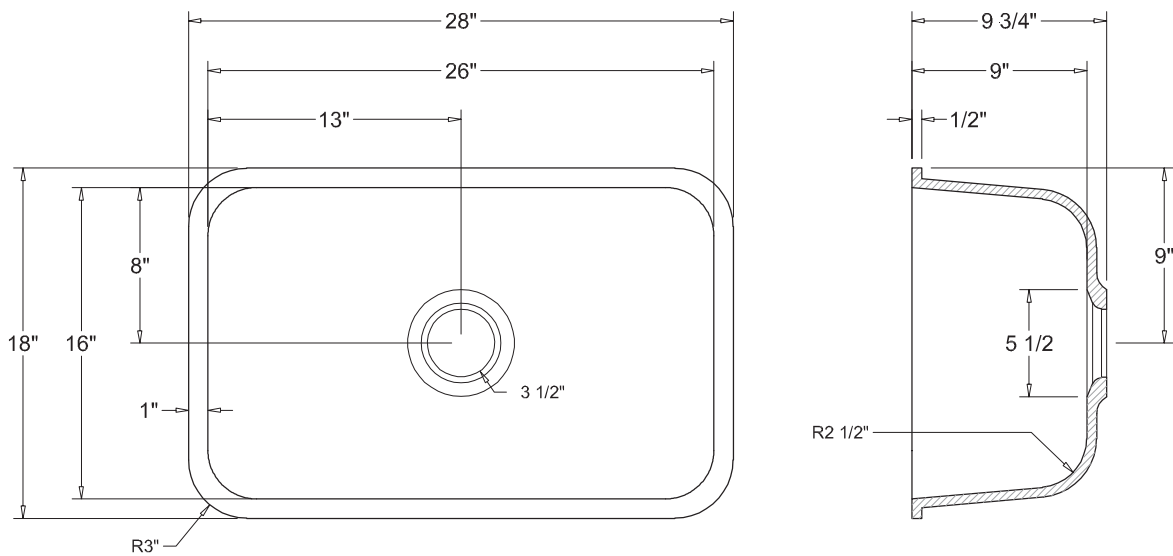

## Single Sink 2818

- Undermount Kitchen Sink
- Satin Finish
- Limited Warranty (10 years)
- Manufactured in Mexico
  - Internal overflow
  - Acrylic blend
- Manufactured in U.S.A
  - External overflow
  - 100% Acrylic

## Dimensions

	Width	Length	Depth
<b>Overall</b>	28" (711mm)	18" (457 mm)	9 3/4" (248 mm)
<b>Inner</b>	26" (660 mm)	16" (406 mm)	9" (229 mm)

\* Metric conversions are approximate  
\*\* Dimensions can vary by 1/16"