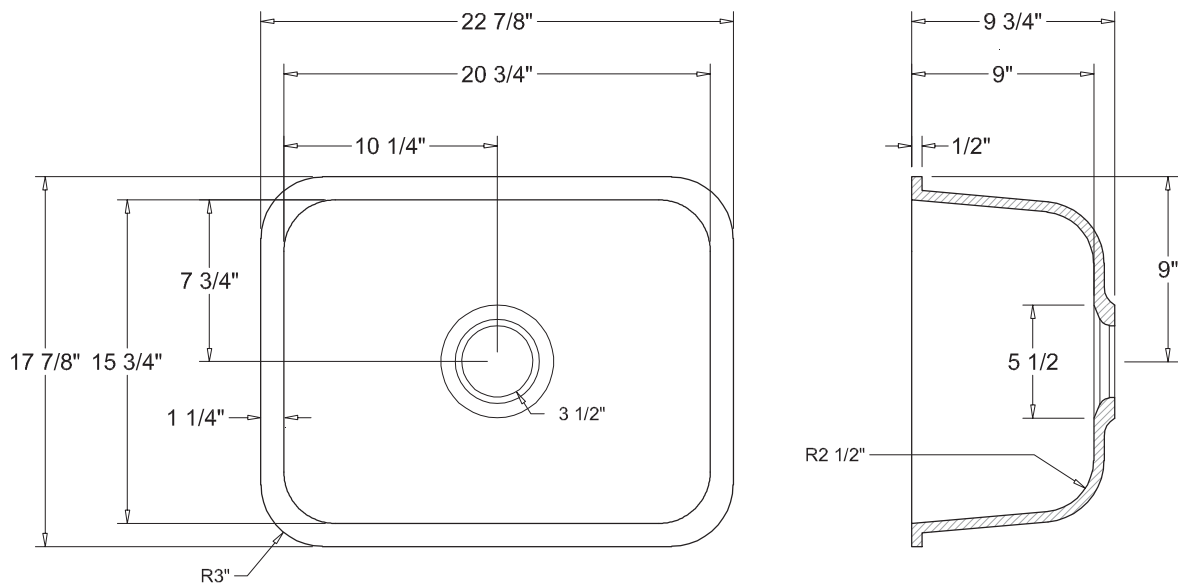

Single Sink 2318

- Undermount Kitchen Sink
- Satin Finish
- Limited Warranty (10 years)
- Manufactured in Mexico
 - Internal overflow
 - Acrylic blend
- Manufactured in U.S.A
 - External overflow
 - 100% Acrylic

Available Colors

Dimensions

	Width	Length	Depth
Overall	22 7/8" (581 mm)	17 7/8" (454 mm)	9 3/4" (248 mm)
Inner	20 3/4" (527 mm)	15 3/4" (400 mm)	9" (229 mm)

* Metric conversions are approximate
** Dimensions can vary by 1/16"