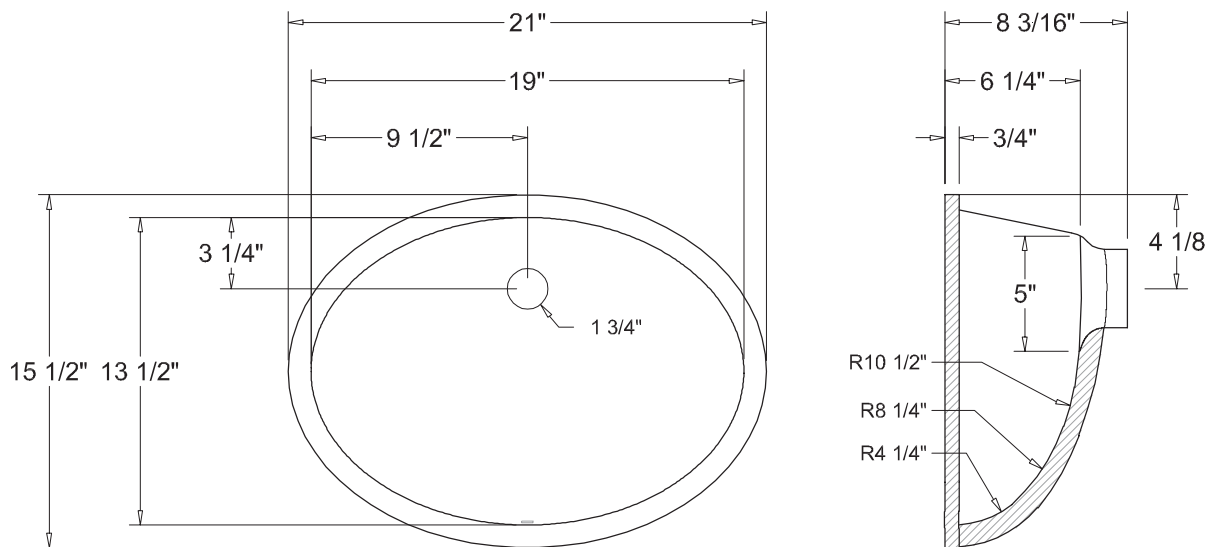

## Single Sink 1914

- Undermount Lavatory Bowl
- Satin Finish
- Limited Warranty (10 years)
- Manufactured in Mexico
  - Internal overflow
  - Acrylic blend
- Manufactured in U.S.A
  - External overflow
  - 100% Acrylic

## Dimensions

	Width	Length	Depth
<b>Overall</b>	21" (533 mm)	15 1/2" (394 mm)	8 3/16" (208 mm)
<b>Inner</b>	19" (483 mm)	13 1/2" (343 mm)	6 1/4" (159 mm)

\* Metric conversions are approximate  
\*\* Dimensions can vary by 1/16"