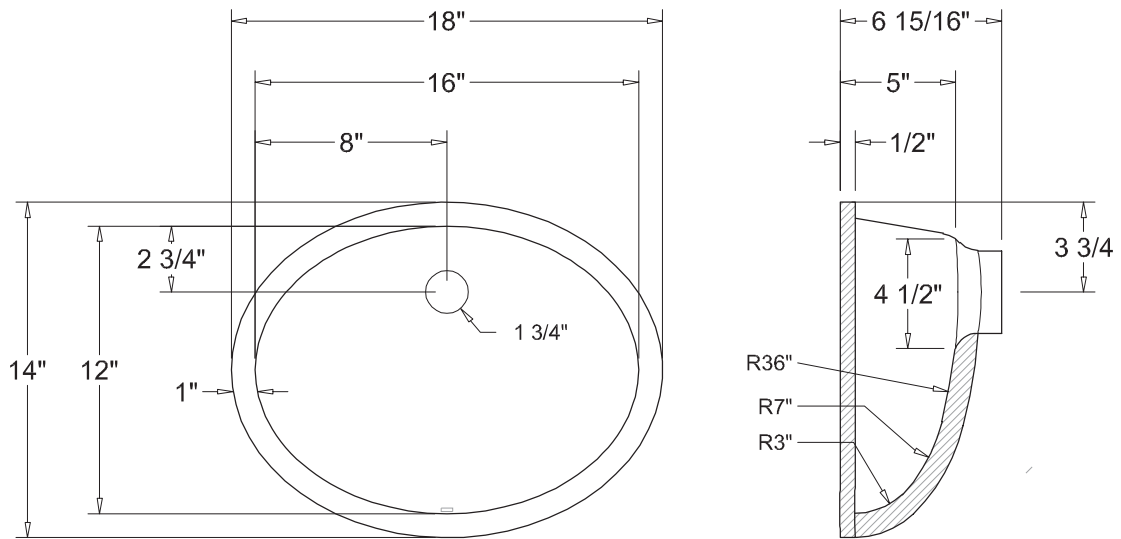

## Single Sink 1612

- Undermount Lavatory Bowl
- Satin Finish
- Limited Warranty (10 years)
- Manufactured in Mexico
  - Internal overflow
  - Acrylic blend
- Manufactured in U.S.A
  - External overflow
  - 100% Acrylic

## Dimensions

	Width	Length	Depth
<b>Overall</b>	18" (457 mm)	14" (356 mm)	6 15/16" (176 mm)
<b>Inner</b>	16" (406 mm)	12" (305mm)	5" (127 mm)

\* Metric conversions are approximate  
\*\* Dimensions can vary by 1/16"