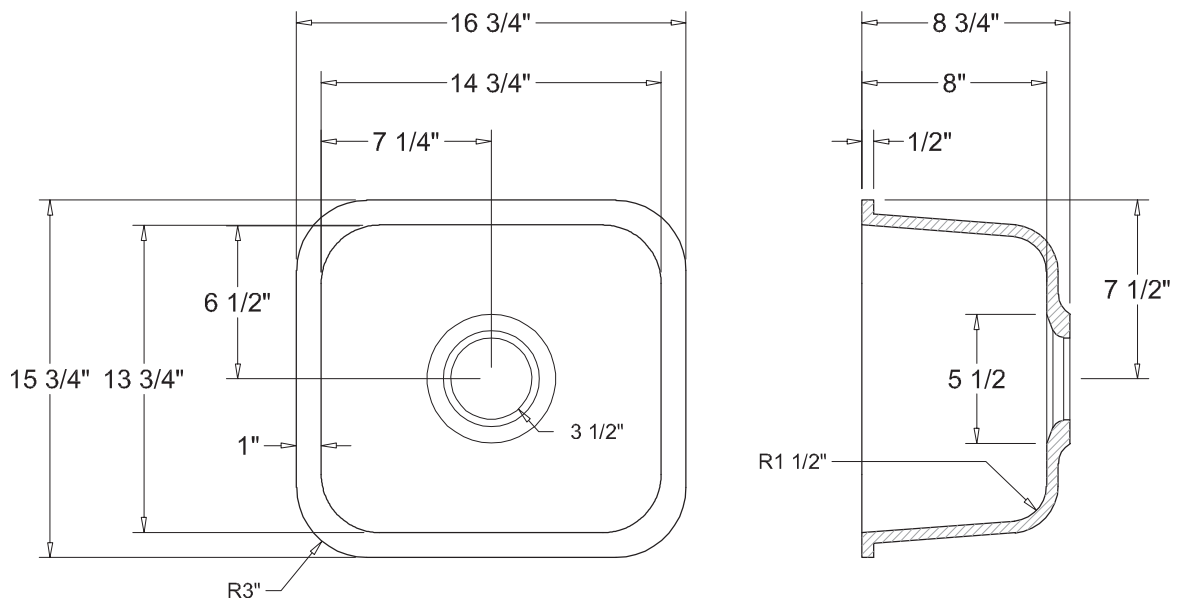

Single Sink 1517

- Undermount Lavatory Bowl
- Satin Finish
- Limited Warranty (10 years)
- Manufactured in Mexico
 - Internal overflow
 - Acrylic blend
- Manufactured in U.S.A
 - External overflow
 - 100% Acrylic

Available Colors

Dimensions

	Width	Length	Depth
Overall	16 3/4" (425 mm)	15 3/4" (400 mm)	8 3/4" (222 mm)
Inner	14 3/4" (375 mm)	13 3/4" (349mm)	8" (203 mm)

* Metric conversions are approximate
** Dimensions can vary by 1/16"