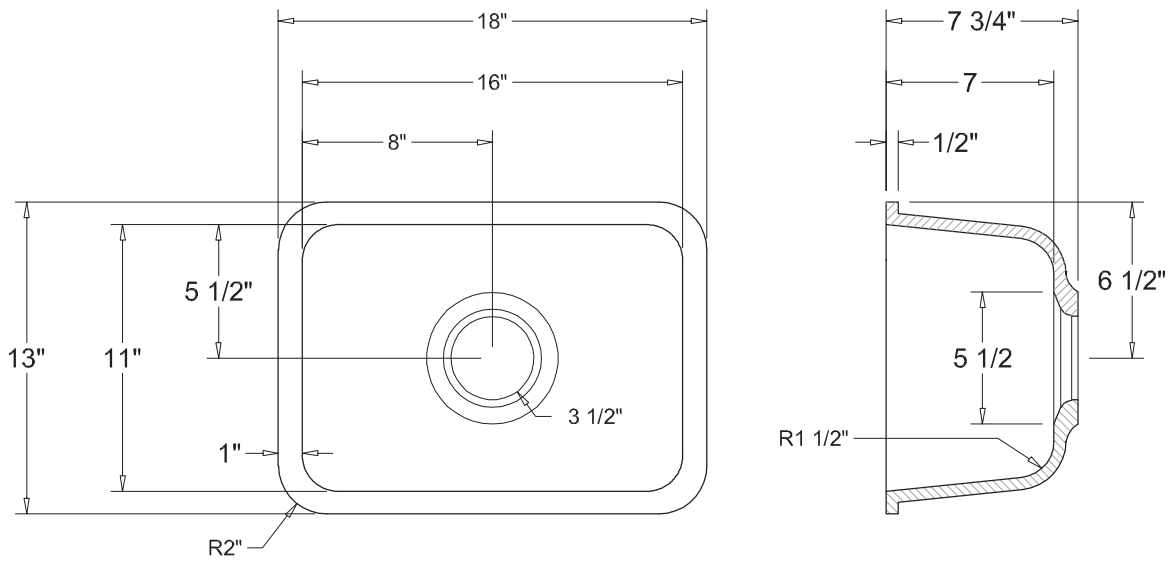

## Single Sink 1318

- Undermount Lavatory Bowl
- Satin Finish
- Limited Warranty (10 years)
- Manufactured in Mexico
  - Internal overflow
  - Acrylic blend
- Manufactured in U.S.A
  - External overflow
  - 100% Acrylic

## Dimensions

	Width	Length	Depth
<b>Overall</b>	18" (457 mm)	13" (330 mm)	7 3/4" (197 mm)
<b>Inner</b>	16" (406 mm)	11" (279 mm)	7" (178 mm)

\* Metric conversions are approximate  
\*\* Dimensions can vary by 1/16"