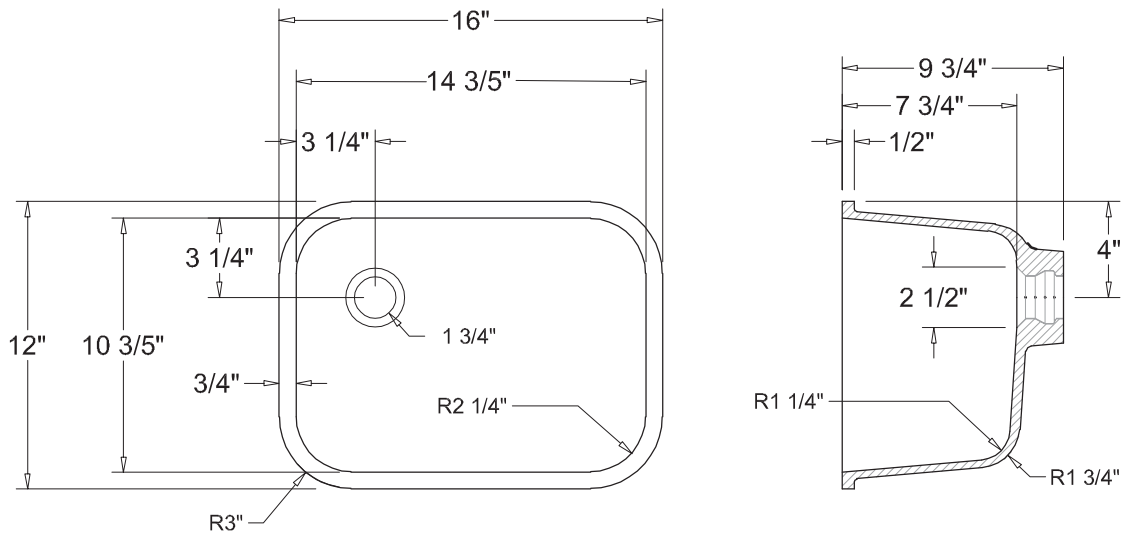

Single Sink 1216A (New)

- Sealed overflow for maximum bacterial protection
- Offset Drain Hole
- Acrylic blend
- Limited Warranty (10 years)
- Manufactured in Mexico

Available Colors

Dimensions

	Width	Length	Depth
Overall	16" (406 mm)	12" (305 mm)	9 3/4" (248 mm)
Inner	12" (305 mm)	10 3/5" (269mm)	7 3/4" (197 mm)

* Metric conversions are approximate
** Dimensions can vary by 1/16"