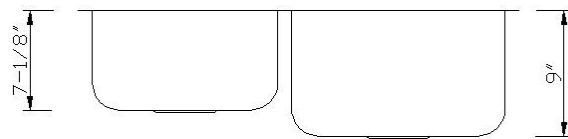

Verona 46 (40/60 Double Bowl)

- Premium 304 Grade Stainless Steel
- 18 Gauge Thickness
- Cico sound control pad
- Bead Blast Finish
- UPC Certified
- Manufactured in South Korea

* Supplied with cutout template, fasteners and install instruction

Dimensions

	Width	Length	Depth
Overall	31 3/4" (807mm)	20 1/2" (521mm)	9" (229mm)
Inner Left	13 3/8" (340mm)	16 3/8" (416mm)	7 1/8" (181mm)
Inner Right	15 3/8" (391mm)	18 1/2" (470mm)	9" (229mm)

*Metric conversions are approximate
 ** Dimensions can vary by 1/16"

Install Instructions

Use outside lines for reveal mount cut:

Sink rim is 1/4" revealed from the countertop opening.

Use inside lines for flush mount cut:

Sink wall is flush to the edge of countertop opening.