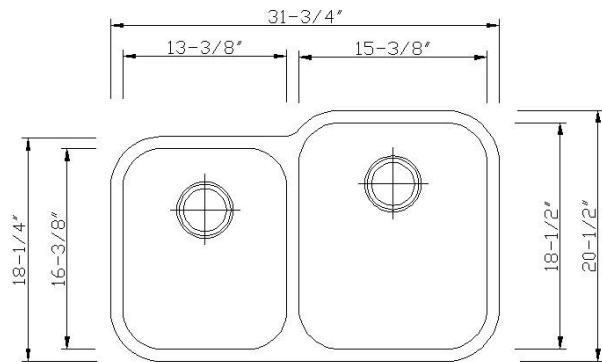

Verona 46 (40/60 Double Bowl)

- Premium 304 Grade Stainless Steel
- 18 Gauge Thickness
- Cico sound control pad
- Bead Blast Finish
- UPC Certified
- Manufactured in South Korea

* Supplied with cutout template, fasteners and install instruction

Dimensions

	Width	Length	Depth
Overall	31 3/4" (807mm)	20 1/2" (521mm)	9" (229mm)
Inner Left	13 3/8" (340mm)	16 3/8" (416mm)	7 1/8" (181mm)
Inner Right	15 3/8" (391mm)	18 1/2" (470mm)	9" (229mm)

*Metric conversions are approximate
 ** Dimensions can vary by 1/16"

Install Instructions

Use outside lines for reveal mount cut:

Sink rim is 1/4" revealed from the countertop opening.

Use inside lines for flush mount cut:

Sink wall is flush to the edge of countertop opening.