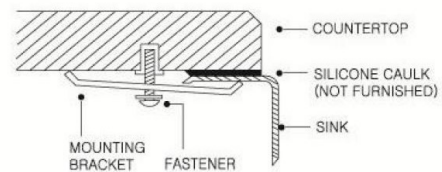

Verona 46 (40/60 Double Bowl)

- Premium 304 Grade Stainless Steel
- 18 Gauge Thickness
- Cico sound control pad
- Bead Blast Finish
- UPC Certified
- Manufactured in South Korea

* Supplied with cutout template, fasteners and install instruction

Dimensions

	Width	Length	Depth
Overall	31 3/4" (807mm)	20 1/2" (521mm)	9" (229mm)
Inner Left	13 3/8" (340mm)	16 3/8" (416mm)	7 1/8" (181mm)
Inner Right	15 3/8" (391mm)	18 1/2" (470mm)	9" (229mm)

*Metric conversions are approximate
 ** Dimensions can vary by 1/16"

Install Instructions

Use outside lines for reveal mount cut:

Sink rim is 1/4" revealed from the countertop opening.

Use inside lines for flush mount cut:

Sink wall is flush to the edge of countertop opening.