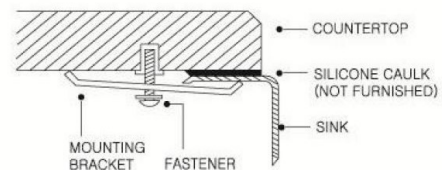

## Venezia (Single Bowl)

- Premium 304 Grade Stainless Steel
- 18 Gauge Thickness
- Cico sound control pad
- Bead Blast Finish
- UPC Certified
- Manufactured in South Korea

\* Supplied with cutout template, fasteners and install instruction

### Dimensions

	Width	Length	Depth
Overall	32 1/4" (820mm)	18" (458mm)	10" (254mm)
Inner	30 1/2" (775mm)	16" (407mm)	10" (254mm)

\*Metric conversions are approximate

\*\* Dimensions can vary by 1/16"

### Install Instructions

**Use outside lines for reveal mount cut:**

Sink rim is 1/4" revealed from the countertop opening.

**Use inside lines for flush mount cut:**

Sink wall is flush to the edge of countertop opening.