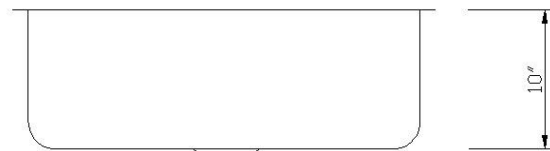

## Venezia (Single Bowl)

- Premium 304 Grade Stainless Steel
- 18 Gauge Thickness
- Cico sound control pad
- Bead Blast Finish
- UPC Certified
- Manufactured in South Korea

\* Supplied with cutout template, fasteners and install instruction

### Dimensions

	Width	Length	Depth
Overall	32 1/4" (820mm)	18" (458mm)	10" (254mm)
Inner	30 1/2" (775mm)	16" (407mm)	10" (254mm)

\*Metric conversions are approximate

\*\* Dimensions can vary by 1/16"

### Install Instructions

**Use outside lines for reveal mount cut:**

Sink rim is 1/4" revealed from the countertop opening.

**Use inside lines for flush mount cut:**

Sink wall is flush to the edge of countertop opening.