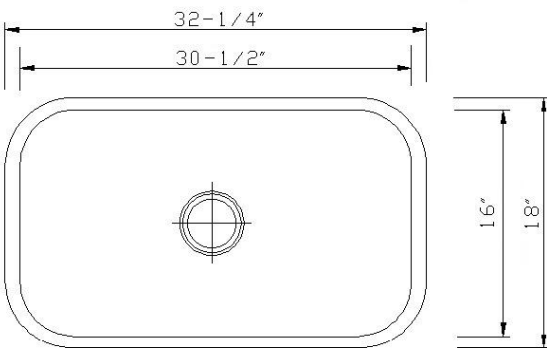

## Venezia (Single Bowl)

- Premium 304 Grade Stainless Steel
- 18 Gauge Thickness
- Cico sound control pad
- Bead Blast Finish
- UPC Certified
- Manufactured in South Korea

\* Supplied with cutout template, fasteners and install instruction

### Dimensions

	Width	Length	Depth
Overall	32 1/4" (820mm)	18" (458mm)	10" (254mm)
Inner	30 1/2" (775mm)	16" (407mm)	10" (254mm)

\*Metric conversions are approximate

\*\* Dimensions can vary by 1/16"

### Install Instructions

**Use outside lines for reveal mount cut:**

Sink rim is 1/4" revealed from the countertop opening.

**Use inside lines for flush mount cut:**

Sink wall is flush to the edge of countertop opening.