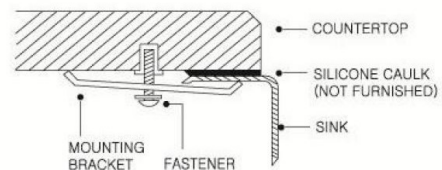

Torino (Single Bowl)

- Premium 304 Grade Stainless Steel
- 18 Gauge Thickness
- Cico sound control pad
- Bead Blast Finish
- UPC Certified
- Manufactured in South Korea

* Supplied with cutout template, fastners and install instruction

Dimensions

	Width	Length	Depth
Overall	23" (585mm)	17 3/4" (451mm)	9" (229mm)
Inner	21" (534mm)	16" (407mm)	9" (229mm)

*Metric conversions are approximate

** Dimensions can vary by 1/16"

Install Instructions

Use outside lines for reveal mount cut:

Sink rim is 1/4" revealed from the countertop opening.

Use inside lines for flush mount cut:

Sink wall is flush to the edge of countertop opening.