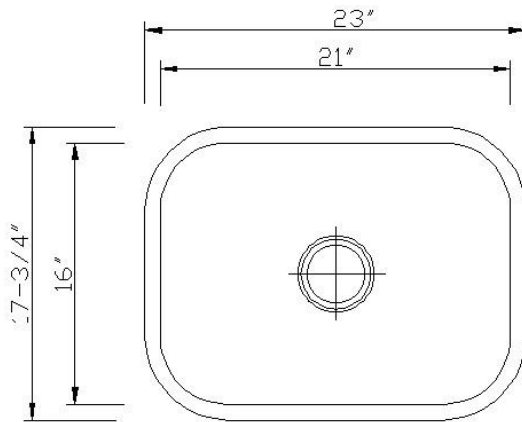

Torino (Single Bowl)

- Premium 304 Grade Stainless Steel
- 18 Gauge Thickness
- Cico sound control pad
- Bead Blast Finish
- UPC Certified
- Manufactured in South Korea

* Supplied with cutout template, fastners and install instruction

Dimensions

	Width	Length	Depth
Overall	23" (585mm)	17 3/4" (451mm)	9" (229mm)
Inner	21" (534mm)	16" (407mm)	9" (229mm)

*Metric conversions are approximate

** Dimensions can vary by 1/16"

Install Instructions

Use outside lines for reveal mount cut:

Sink rim is 1/4" revealed from the countertop opening.

Use inside lines for flush mount cut:

Sink wall is flush to the edge of countertop opening.