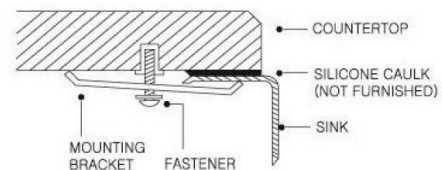

Naples 73 (70/30 Double Bowl)

- Premium 304 Grade Stainless Steel
- 18 Gauge Thickness
- Cico sound control pad
- Bead Blast Finish
- UPC Certified
- Manufactured in South Korea

* Supplied with cutout template, fasteners and install instruction

Dimensions

	Width	Length	Depth
Overall	31 1/2" (801mm)	18 1/2" (470mm)	9" (229mm)
Inner Left	17 3/4" (451mm)	18 1/2" (470mm)	9" (229mm)
Inner Right	10 1/2" (267mm)	16" (406mm)	7" (178mm)

*Metric conversions are approximate
** Dimensions can vary by 1/16"

Install Instructions

Use outside lines for reveal mount cut:

Sink rim is 1/4" revealed from the countertop opening.

Use inside lines for flush mount cut:

Sink wall is flush to the edge of countertop opening.