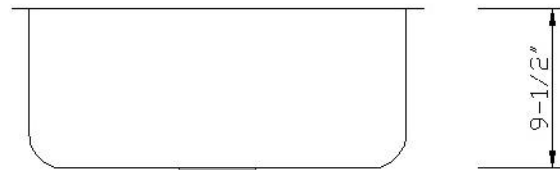

Genova (Single Bowl)

- Premium 304 Grade Stainless Steel
- 18 Gauge Thickness
- Cico sound control pad
- Bead Blast Finish
- UPC Certified
- Manufactured in South Korea

* Supplied with cutout template, fastners and install instruction

Dimensions

	Width	Length	Depth
Overall	23 1/2" (597mm)	21 1/4" (540mm)	9 1/2" (241mm)
Inner	21 1/2" (547mm)	19" (483mm)	9 1/2" (241mm)

*Metric conversions are approximate

** Dimensions can vary by 1/16"

Install Instructions

Use outside lines for reveal mount cut:

Sink rim is 1/4" revealed from the countertop opening.

Use inside lines for flush mount cut:

Sink wall is flush to the edge of countertop opening.