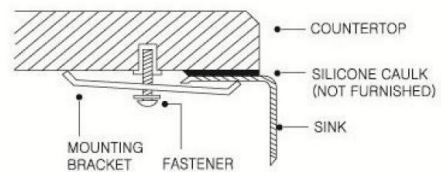

Genova (Single Bowl)

- Premium 304 Grade Stainless Steel
- 18 Gauge Thickness
- Cico sound control pad
- Bead Blast Finish
- UPC Certified
- Manufactured in South Korea

* Supplied with cutout template, fastners and install instruction

Dimensions

	Width	Length	Depth
Overall	23 1/2" (597mm)	21 1/4" (540mm)	9 1/2" (241mm)
Inner	21 1/2" (547mm)	19" (483mm)	9 1/2" (241mm)

*Metric conversions are approximate

** Dimensions can vary by 1/16"

Install Instructions

Use outside lines for reveal mount cut:

Sink rim is 1/4" revealed from the countertop opening.

Use inside lines for flush mount cut:

Sink wall is flush to the edge of countertop opening.