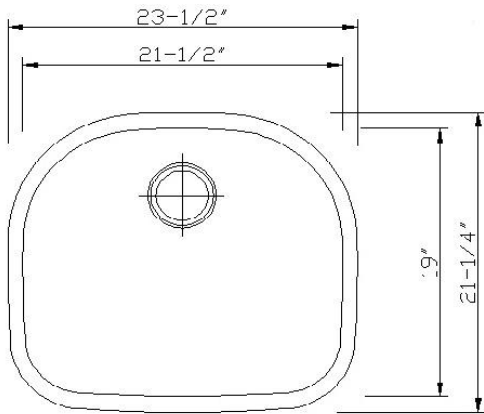

Genova (Single Bowl)

- Premium 304 Grade Stainless Steel
- 18 Gauge Thickness
- Cico sound control pad
- Bead Blast Finish
- UPC Certified
- Manufactured in South Korea

* Supplied with cutout template, fastners and install instruction

Dimensions

	Width	Length	Depth
Overall	23 1/2" (597mm)	21 1/4" (540mm)	9 1/2" (241mm)
Inner	21 1/2" (547mm)	19" (483mm)	9 1/2" (241mm)

*Metric conversions are approximate

** Dimensions can vary by 1/16"

Install Instructions

Use outside lines for reveal mount cut:

Sink rim is 1/4" revealed from the countertop opening.

Use inside lines for flush mount cut:

Sink wall is flush to the edge of countertop opening.